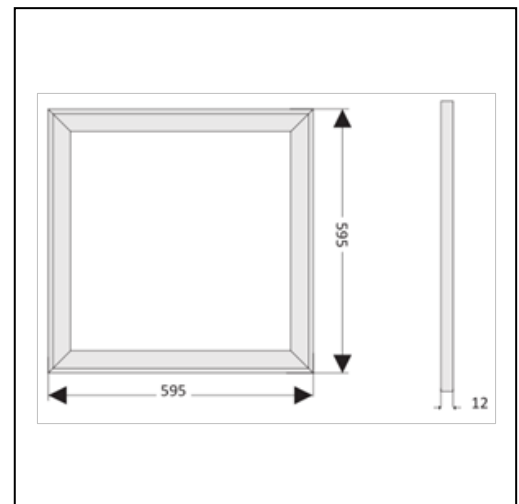

36W 0606 LED PANEL LIGHT

36W 600*600MM LED PANEL LIGHT

Non-dimmable

ITEM		PARAMETER
Input Voltage		AC200-240V
Frequency		50/60Hz
Power Factor		0.9
THD		<15%
Rated Power		36W
Initial Flux*	NW	4320 Lm(±5%)
	CW	4320 Lm(±5%)
CCT	NW	4000K
	CW	5700K
CRI	NW	80
	CW	80
Beam Angle		110°
Working Temperature		-20°C~+55°C
Storage Temperature		-25°C~+65°C(25°C)
IP Grade		IP20
Working Life-span		50000H
Power Line		0.75mm ²
Wire Connection	Brown	L
	Blue	N
Weight		3.6Kg
Color		White(RAL9016)
VARIATIONS**		
➤ <u>RS-MB0606-36W-N-NW</u>		➤ <u>RS-MB0606-36W-N-CW</u>
*Improves with the development of LED technology		
** -N: Non-dimmable		

Dimensions

Light Distribution