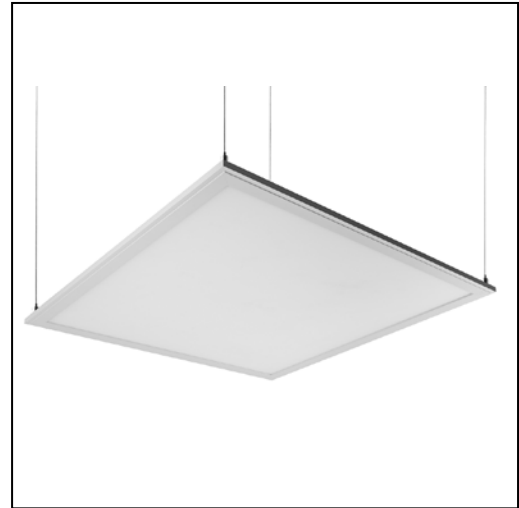

36W 0606 LED PANEL LIGHT

36W 600*600MM LED PANEL LIGHT

Non-dimmable

ITEM		PARAMETER
Input Voltage		AC200-240V
Frequency		50/60Hz
Power Factor		0.9
THD		<15%
Rated Power		36W
Initial Flux*	NW	4320 Lm(±5%)
	CW	4320 Lm(±5%)
CCT	NW	4000K
	CW	5700K
CRI	NW	80
	CW	80
Beam Angle		110°
Working Temperature		-20°C~+55°C
Storage Temperature		-25°C~+65°C(25°C)
IP Grade		IP20
Working Life-span		50000H
Power Line		0.75mm ²
Wire Connection	Brown	L
	Blue	N
Weight		3.6Kg
Color		White(RAL9016)
VARIATIONS**		
➤ <u>RS-MB0606-36W-N-NW</u>		➤ <u>RS-MB0606-36W-N-CW</u>
*Improves with the development of LED technology		
** -N: Non-dimmable		

Dimensions

Light Distribution